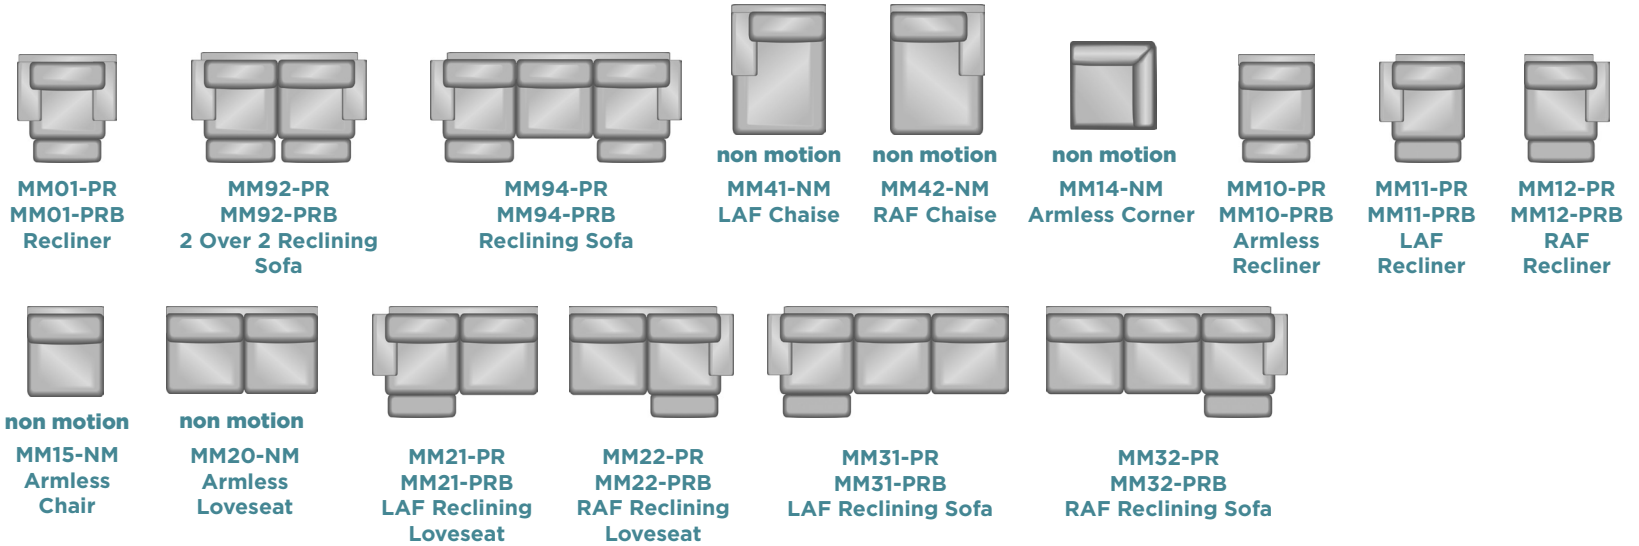

1 CHOOSE YOUR FRAME

2 CHOOSE YOUR ARM

3 CHOOSE YOUR BASE ARMLESS STYLES WILL NOT HAVE A BASE CHOICE

All lines below must be completed. One sheet per item.

Example order:
1. Frame MM01-PR
2. Arm TR
3. Base B

Ex. Style Number: **MM01-PRTRB**

Store:	Contact:	Cushion Fill:
Email:	Date:	Quantity:
Purchase Order #:	Style #: (See example above)	
Cover:	Finish:	

Measurements With 9" Arm Width
Track Arm, Crescent Arm, Square Panel Arm and Wrapped Arm

FRAME	HEIGHT	WIDTH	DEPTH	INSIDE WIDTH	INSIDE DEPTH	SEAT HEIGHT	ARM HEIGHT
MM01-PR/PRB	37.5"	43"	44"	25"	22"	21"	25"
MM92-PR/PRB	37.5"	94"	44"	76"	22"	21"	25"
MM94-PR/PRB	37.5"	93"	44"	75"	22"	21"	25"
MM41-NM	37.5"	34"	44"	25"	22"	21"	25"
MM42-NM	37.5"	34"	44"	25"	22"	21"	25"
MM14-NM	37.5"	44"	44"	22"	22"	21"	25"
MM10-PR/PRB	37.5"	25"	44"	25"	22"	21"	25"
MM11-PR/PRB	37.5"	34"	44"	25"	22"	21"	25"
MM12-PR/PRB	37.5"	34"	44"	25"	22"	21"	25"
MM15-NM	37.5"	25"	44"	25"	22"	21"	25"
MM20-NM	37.5"	50"	44"	50"	22"	21"	25"
MM21-PR/PRB	37.5"	59"	44"	50"	22"	21"	25"
MM22-PR/PRB	37.5"	59"	44"	50"	22"	21"	25"
MM31-PR/PRB	37.5"	84"	44"	75"	22"	21"	25"
MM32-PR/PRB	37.5"	84"	44"	75"	22"	21"	25"

Measurements With 6" Arm Width
Thin Track Arm, Thin Crescent Arm, Thin Square Panel Arm and Thin Wrapped Arm

	HEIGHT	WIDTH	DEPTH	INSIDE WIDTH	INSIDE DEPTH	SEAT HEIGHT	ARM HEIGHT
MM01-PR/PRB	37.5"	37"	44"	25"	22"	21"	25"
MM92-PR/PRB	37.5"	88"	44"	76"	22"	21"	25"
MM94-PR/PRB	37.5"	87"	44"	75"	22"	21"	25"
MM41-NM	37.5"	31"	44"	25"	22"	21"	25"
MM42-NM	37.5"	31"	44"	25"	22"	21"	25"
MM14-NM	37.5"	44"	44"	22"	22"	21"	25"
MM10-PR/PRB	37.5"	25"	44"	25"	22"	21"	25"
MM11-PR/PRB	37.5"	31"	44"	25"	22"	21"	25"
MM12-PR/PRB	37.5"	31"	44"	25"	22"	21"	25"
MM15-NM	37.5"	25"	44"	25"	22"	21"	25"
MM20-NM	37.5"	50"	44"	50"	22"	21"	25"
MM21-PR/PRB	37.5"	56"	44"	50"	22"	21"	25"
MM22-PR/PRB	37.5"	56"	44"	50"	22"	21"	25"
MM31-PR/PRB	37.5"	81"	44"	75"	22"	21"	25"
MM32-PR/PRB	37.5"	81"	44"	75"	22"	21"	25"