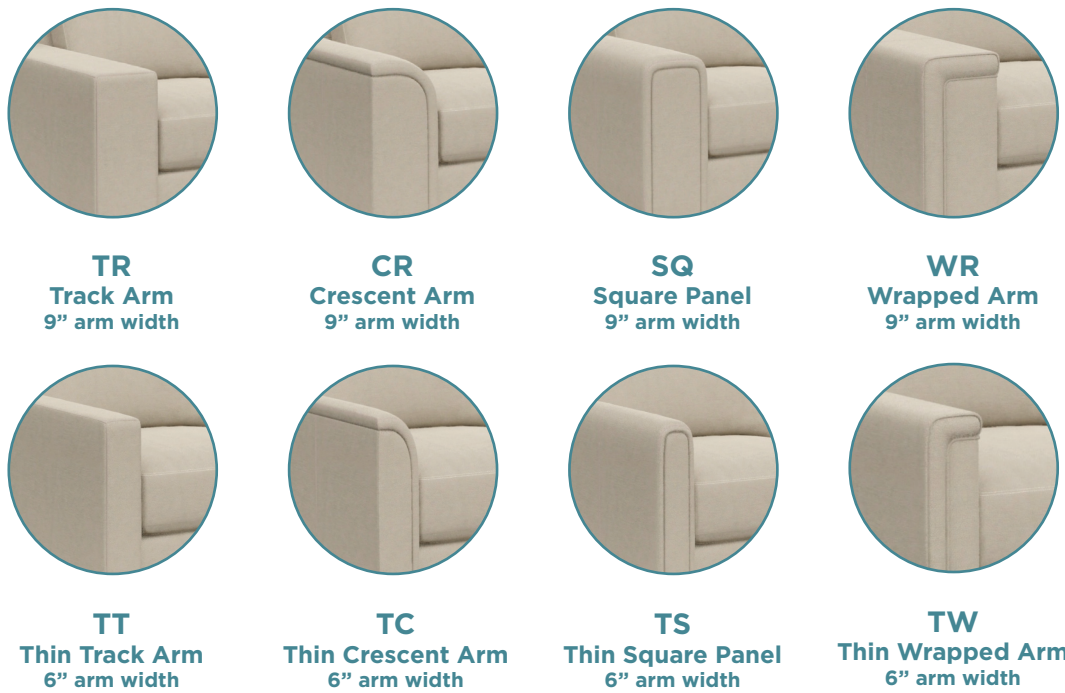

1 CHOOSE YOUR FRAME

2 CHOOSE YOUR ARM

3 CHOOSE YOUR BASE ARMLESS STYLES WILL NOT HAVE A BASE CHOICE

All lines below must be completed. One sheet per item.

Example order:
1. Frame MM01-PR
2. Arm TR
3. Base B

Ex. Style Number: **MM01-PRTRB**

Store:	Contact:	Cushion Fill:
Email:	Date:	Quantity:
Purchase Order #:	Style #: (See example above)	
Cover:	Finish:	

Measurements With 9" Arm Width
Track Arm, Crescent Arm, Square Panel Arm and Wrapped Arm

FRAME	HEIGHT	WIDTH	DEPTH	INSIDE WIDTH	INSIDE DEPTH	SEAT HEIGHT	ARM HEIGHT
MM01-PR/PRB	37.5"	43"	44"	25"	22"	21"	25"
MM92-PR/PRB	37.5"	94"	44"	76"	22"	21"	25"
MM94-PR/PRB	37.5"	93"	44"	75"	22"	21"	25"
MM41-NM	37.5"	34"	44"	25"	22"	21"	25"
MM42-NM	37.5"	34"	44"	25"	22"	21"	25"
MM14-NM	37.5"	44"	44"	22"	22"	21"	25"
MM10-PR/PRB	37.5"	25"	44"	25"	22"	21"	25"
MM11-PR/PRB	37.5"	34"	44"	25"	22"	21"	25"
MM12-PR/PRB	37.5"	34"	44"	25"	22"	21"	25"
MM15-NM	37.5"	25"	44"	25"	22"	21"	25"
MM20-NM	37.5"	50"	44"	50"	22"	21"	25"
MM21-PR/PRB	37.5"	59"	44"	50"	22"	21"	25"
MM22-PR/PRB	37.5"	59"	44"	50"	22"	21"	25"
MM31-PR/PRB	37.5"	84"	44"	75"	22"	21"	25"
MM32-PR/PRB	37.5"	84"	44"	75"	22"	21"	25"

Measurements With 6" Arm Width
Thin Track Arm, Thin Crescent Arm, Thin Square Panel Arm and Thin Wrapped Arm

	HEIGHT	WIDTH	DEPTH	INSIDE WIDTH	INSIDE DEPTH	SEAT HEIGHT	ARM HEIGHT
MM01-PR/PRB	37.5"	37"	44"	25"	22"	21"	25"
MM92-PR/PRB	37.5"	88"	44"	76"	22"	21"	25"
MM94-PR/PRB	37.5"	87"	44"	75"	22"	21"	25"
MM41-NM	37.5"	31"	44"	25"	22"	21"	25"
MM42-NM	37.5"	31"	44"	25"	22"	21"	25"
MM14-NM	37.5"	44"	44"	22"	22"	21"	25"
MM10-PR/PRB	37.5"	25"	44"	25"	22"	21"	25"
MM11-PR/PRB	37.5"	31"	44"	25"	22"	21"	25"
MM12-PR/PRB	37.5"	31"	44"	25"	22"	21"	25"
MM15-NM	37.5"	25"	44"	25"	22"	21"	25"
MM20-NM	37.5"	50"	44"	50"	22"	21"	25"
MM21-PR/PRB	37.5"	56"	44"	50"	22"	21"	25"
MM22-PR/PRB	37.5"	56"	44"	50"	22"	21"	25"
MM31-PR/PRB	37.5"	81"	44"	75"	22"	21"	25"
MM32-PR/PRB	37.5"	81"	44"	75"	22"	21"	25"